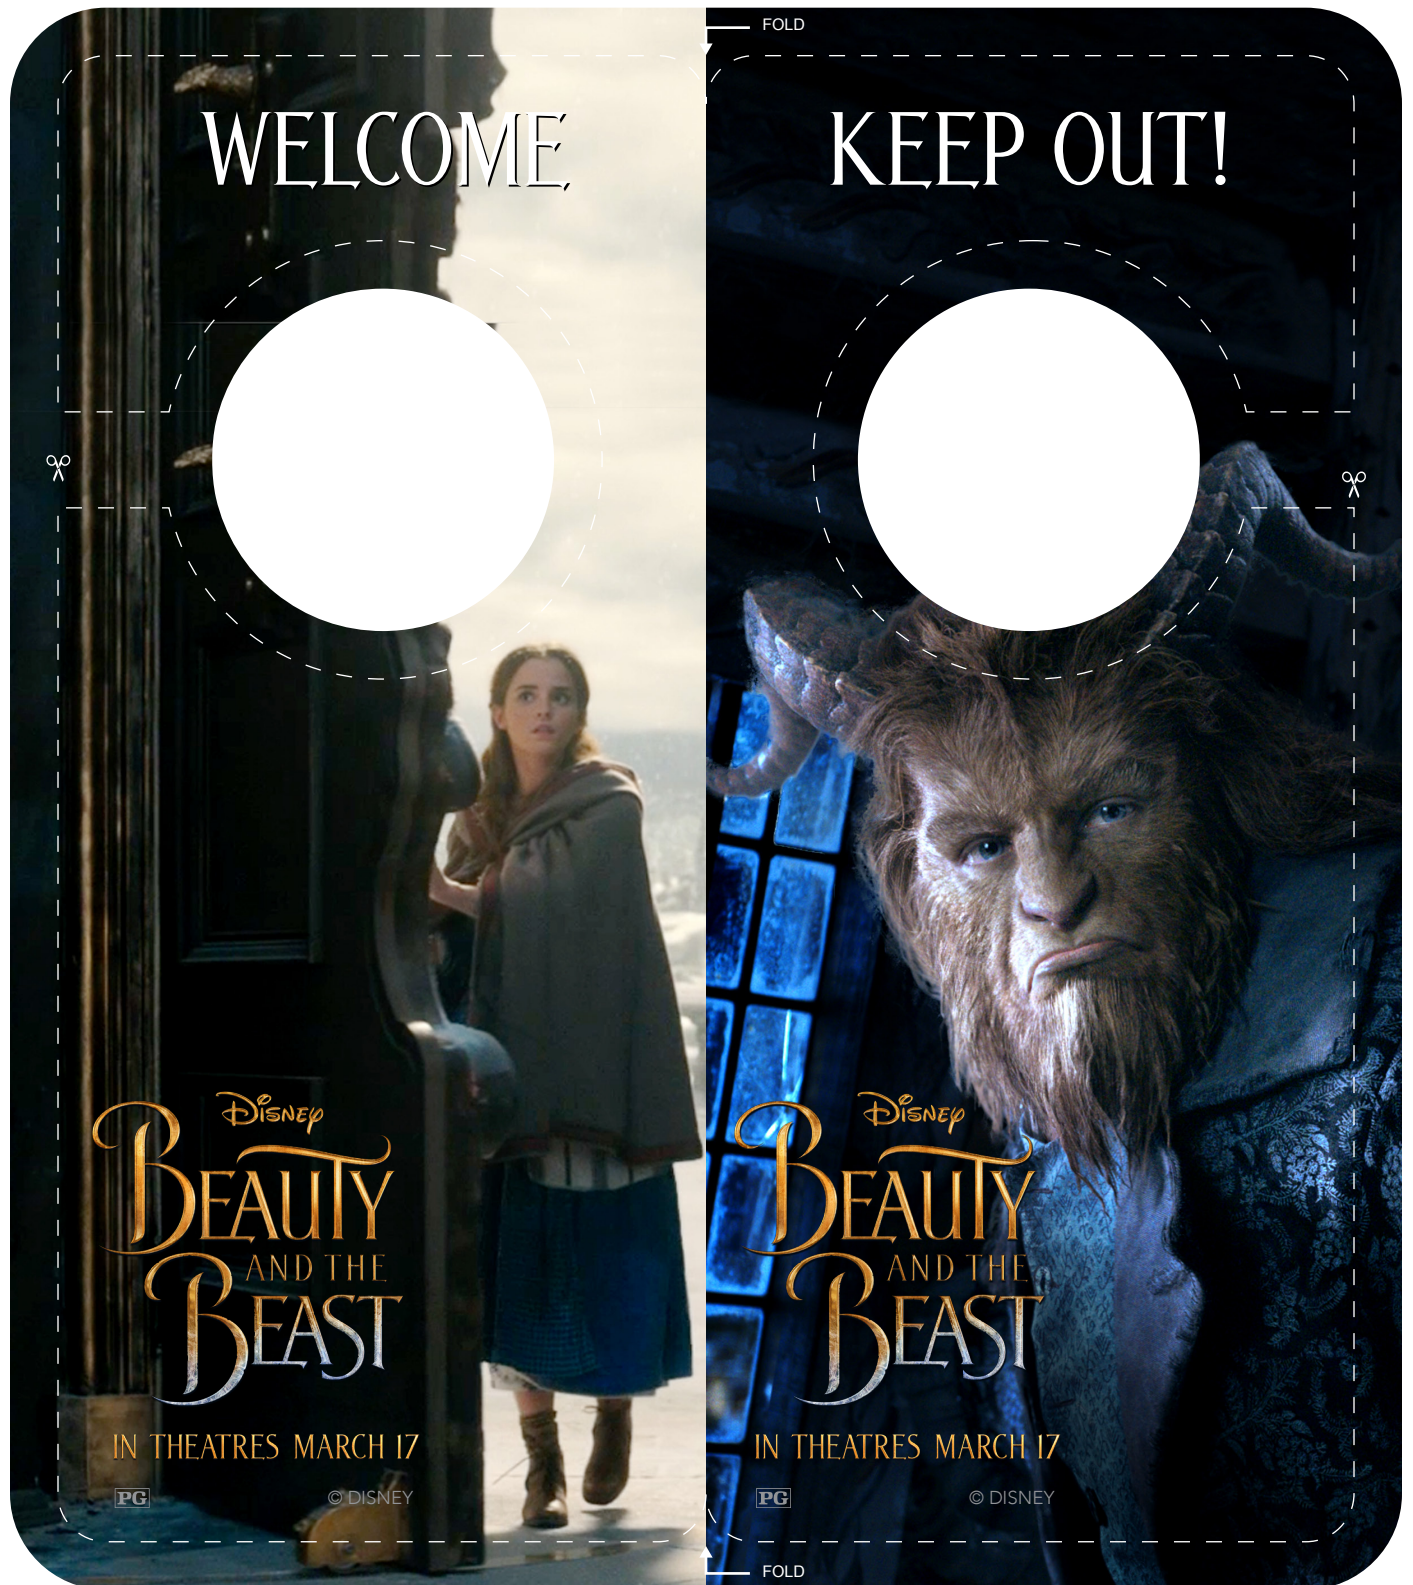

## MAZE

### INSTRUCTIONS

Help Belle rescue her father from the Beast's dungeon

DOOR HANGER

Disney  
**BEAUTY AND THE BEAST**

IN THEATRES MARCH 17

### INSTRUCTIONS

Print out both the front and back pages on a heavy weight paper such as a card stock. Using scissors, have an adult cut the shape out along the dashed lines. After both sides are cut out, carefully glue the blank sides together. Once the glue is dry, you may hang it on any door knob.